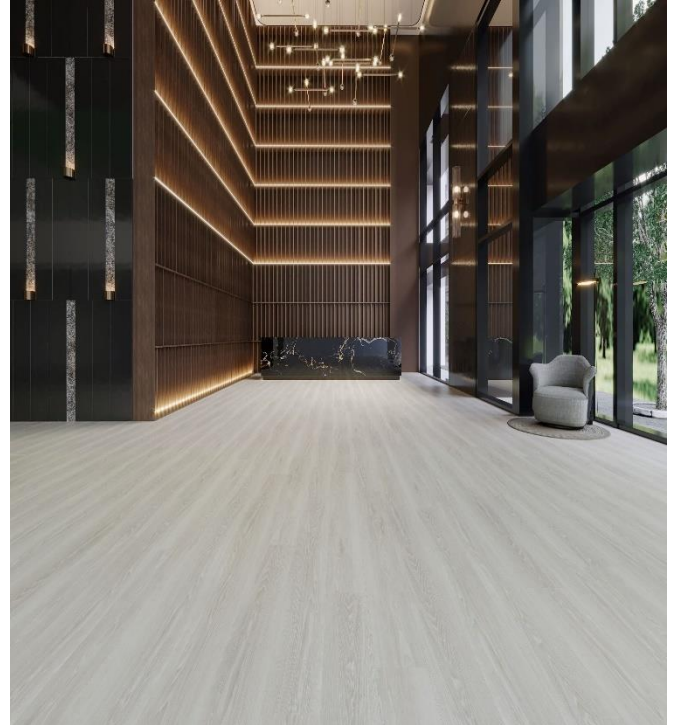

Colour : Acacia Brown Plank size: 181x1220x4 mm

Colour : Brundon Oak Plank size: 181x1220x4 mm

Colour : Epic Plank size: 181x1220x4 mm

Colour : Hickory Brown Plank size: 181x1220x4 mm

Colour : Irish Gray Plank size: 181x1220x4 mm

Colour : Lava Plank size: 181x1220x4 mm

Colour : Liman Pearl Plank size: 181x1220x4 mm

Colour : Nimbus Gray Plank size: 181x1220x4 mm

Colour : Pebble Stone Plank size: 181x1220x4 mm

Colour : Sand Beige Plank size: 181x1220x4 mm

Colour : Sandy Brown Plank size: 181x1220x4 mm

Colour : Seashell Plank size: 181x1220x4 mm

Colour : Spanish Oak Plank size: 181x1220x4 mm

Colour : Sweet Tea Plank size: 181x1220x4 mm

Colour : Virginia Oak Plank size: 181x1220x4 mm

Colour : Imperial Stone Tile Size: 310x620x4.5 mm

Colour : Slate Stone Tile Size: 310x620x4.5 mm

Colour : Bright Oak Plank Size: 127x620x5 mm

Colour : Garden Walnut Plank Size: 127x620x5 mm

Colour : Ash Gray Plank Size: 127x620x5 mm