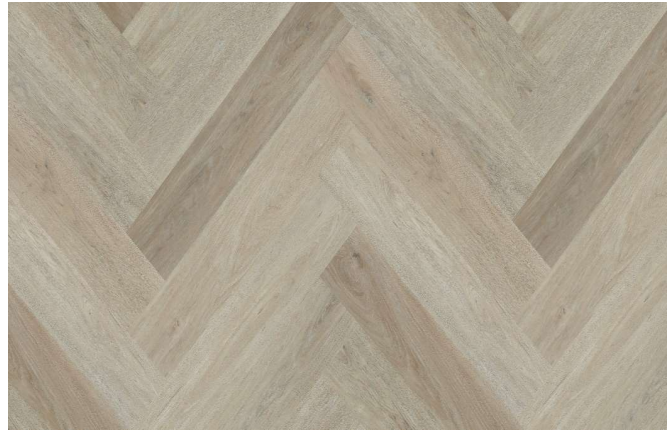

Oak Sahara
Size : 5mm X 180mm X 1220mm
Pattern : Plank
Box Packing : 2.20 sqm / Box (10 Pcs)

Luxury Vinyl Tiles Collection
Virgin Brand : 5mm Thickness

Safari
Size : 5mm X 180mm X 1220mm
Pattern : Plank
Box Packing : 2.20 sqm / Box (10 Pcs)

Luxury Vinyl Tiles Collection
Virgin Brand : 5mm Thickness

Mocca
Size : 5mm X 305mm X 610mm
Pattern : Tiles
Box Packing : 1.86 sqm / Box (10 Pcs)

Victoria
Size : 5mm X 305mm X 610mm
Pattern : Tiles
Box Packing : 1.86 sqm / Box (10 Pcs)

Mist
Size : 5mm X 128mm X 310mm
Pattern : Herringbone
Box Packing : 1.87 sqm / Box (24 Pcs)

Luxury Vinyl Tiles Collection
Virgin Brand : 5mm Thickness

Oak Cafe

Size : 5mm X 128mm X 310mm

Pattern : Herringbone