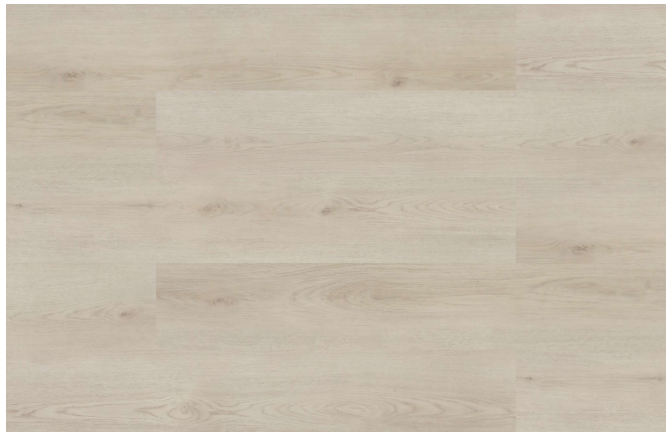

Winter
Size : 5mm X 180mm X 1220mm
Pattern : Plank
Box Packing : 2.20 sqm / Box (10 Pcs)