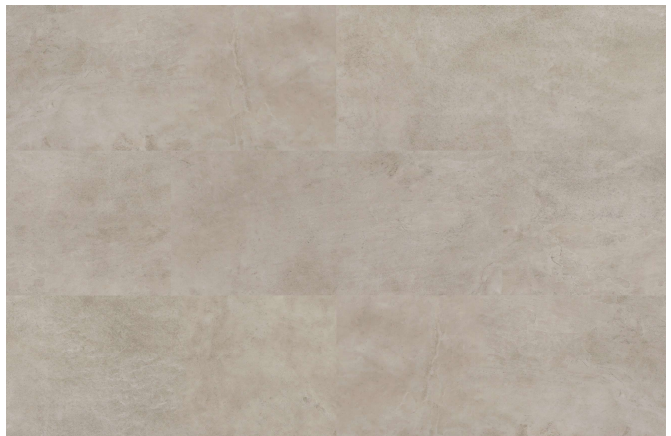

Oak Sahara
Size : 5mm X 180mm X 1220mm
Pattern : Plank
Box Packing : 2.20 sqm / Box (10 Pcs)

Luxury Vinyl Tiles Collection
Virgin Brand : 5mm Thickness

Safari
Size : 5mm X 180mm X 1220mm
Pattern : Plank
Box Packing : 2.20 sqm / Box (10 Pcs)

Senso
Size : 5mm X 180mm X 1220mm
Pattern : Plank
Box Packing : 2.20 sqm / Box (10 Pcs)

Summer
Size : 5mm X 180mm X 1220mm
Pattern : Plank
Box Packing : 2.20 sqm / Box (10 Pcs)

Luxury Vinyl Tiles Collection
Virgin Brand : 5mm Thickness

Walnut Luxury
Size : 5mm X 180mm X 1220mm
Pattern : Plank
Box Packing : 2.20 sqm / Box (10 Pcs)

Winter
Size : 5mm X 180mm X 1220mm
Pattern : Plank
Box Packing : 2.20 sqm / Box (10 Pcs)

Cloud
Size : 5mm X 305mm X 610mm
Pattern : Tiles
Box Packing : 1.86 sqm / Box (10 Pcs)