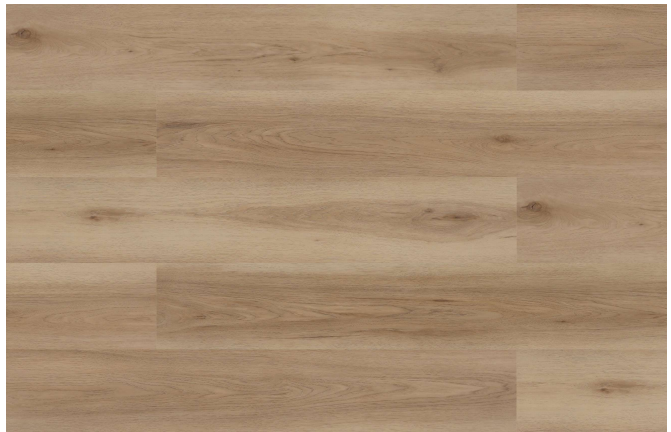

Luxury Vinyl Tiles Collection
Virgin Brand : 5mm Thickness

Exotic
Size : 5mm X 180mm X 1220mm
Pattern : Plank
Box Packing : 2.20 sqm / Box (10 Pcs)

Naturals
Size : 5mm X 180mm X 1220mm
Pattern : Plank
Box Packing : 2.20 sqm / Box (10 Pcs)

Oak Sahara
Size : 5mm X 180mm X 1220mm
Pattern : Plank
Box Packing : 2.20 sqm / Box (10 Pcs)

Luxury Vinyl Tiles Collection
Virgin Brand : 5mm Thickness

Safari
Size : 5mm X 180mm X 1220mm
Pattern : Plank
Box Packing : 2.20 sqm / Box (10 Pcs)

Senso
Size : 5mm X 180mm X 1220mm
Pattern : Plank
Box Packing : 2.20 sqm / Box (10 Pcs)

Summer
Size : 5mm X 180mm X 1220mm
Pattern : Plank
Box Packing : 2.20 sqm / Box (10 Pcs)

Luxury Vinyl Tiles Collection
Virgin Brand : 5mm Thickness