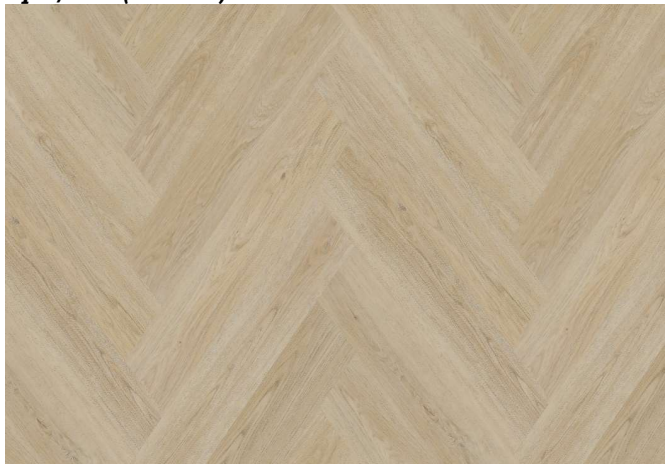

Oak Sahara
Size : 5mm X 180mm X 1220mm
Pattern : Plank
Box Packing : 2.20 sqm / Box (10 Pcs)

Luxury Vinyl Tiles Collection
Virgin Brand : 5mm Thickness

Safari
Size : 5mm X 180mm X 1220mm
Pattern : Plank
Box Packing : 2.20 sqm / Box (10 Pcs)

Walnut Luxury
Size : 5mm X 180mm X 1220mm
Pattern : Plank
Box Packing : 2.20 sqm / Box (10 Pcs)

Winter
Size : 5mm X 180mm X 1220mm
Pattern : Plank
Box Packing : 2.20 sqm / Box (10 Pcs)

Cloud
Size : 5mm X 305mm X 610mm
Pattern : Tiles
Box Packing : 1.86 sqm / Box (10 Pcs)

Luxury Vinyl Tiles Collection
Virgin Brand : 5mm Thickness

Mocca
Size : 5mm X 305mm X 610mm
Pattern : Tiles
Box Packing : 1.86 sqm / Box (10 Pcs)

Victoria
Size : 5mm X 305mm X 610mm
Pattern : Tiles
Box Packing : 1.86 sqm / Box (10 Pcs)