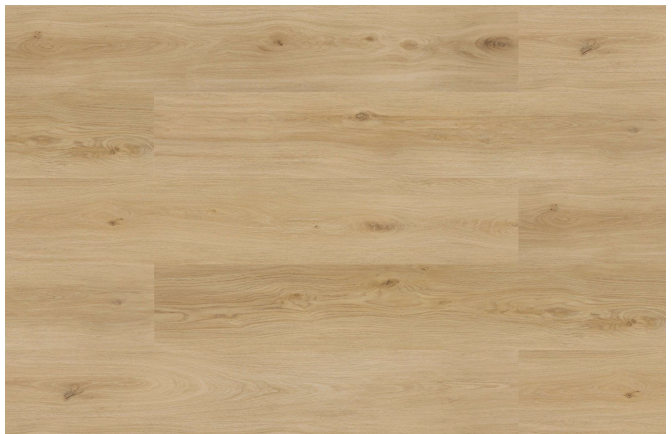

Oak Sahara
Size : 5mm X 180mm X 1220mm
Pattern : Plank
Box Packing : 2.20 sqm / Box (10 Pcs)

Luxury Vinyl Tiles Collection
Virgin Brand : 5mm Thickness

Safari
Size : 5mm X 180mm X 1220mm
Pattern : Plank
Box Packing : 2.20 sqm / Box (10 Pcs)

Senso
Size : 5mm X 180mm X 1220mm
Pattern : Plank
Box Packing : 2.20 sqm / Box (10 Pcs)

Summer
Size : 5mm X 180mm X 1220mm
Pattern : Plank
Box Packing : 2.20 sqm / Box (10 Pcs)

Luxury Vinyl Tiles Collection
Virgin Brand : 5mm Thickness