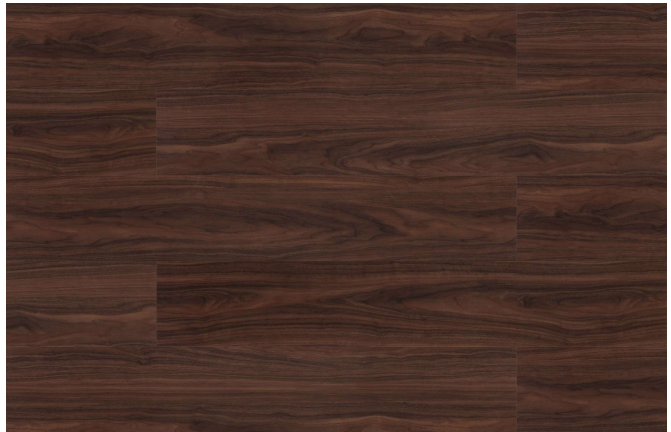

Luxury Vinyl Tiles Collection
Virgin Brand : 5mm Thickness

Exotic
Size : 5mm X 180mm X 1220mm
Pattern : Plank
Box Packing : 2.20 sqm / Box (10 Pcs)

Naturals
Size : 5mm X 180mm X 1220mm
Pattern : Plank
Box Packing : 2.20 sqm / Box (10 Pcs)

Oak Sahara
Size : 5mm X 180mm X 1220mm
Pattern : Plank
Box Packing : 2.20 sqm / Box (10 Pcs)

Luxury Vinyl Tiles Collection
Virgin Brand : 5mm Thickness

Safari
Size : 5mm X 180mm X 1220mm
Pattern : Plank
Box Packing : 2.20 sqm / Box (10 Pcs)

Senso
Size : 5mm X 180mm X 1220mm
Pattern : Plank
Box Packing : 2.20 sqm / Box (10 Pcs)

Summer
Size : 5mm X 180mm X 1220mm
Pattern : Plank
Box Packing : 2.20 sqm / Box (10 Pcs)

Luxury Vinyl Tiles Collection
Virgin Brand : 5mm Thickness