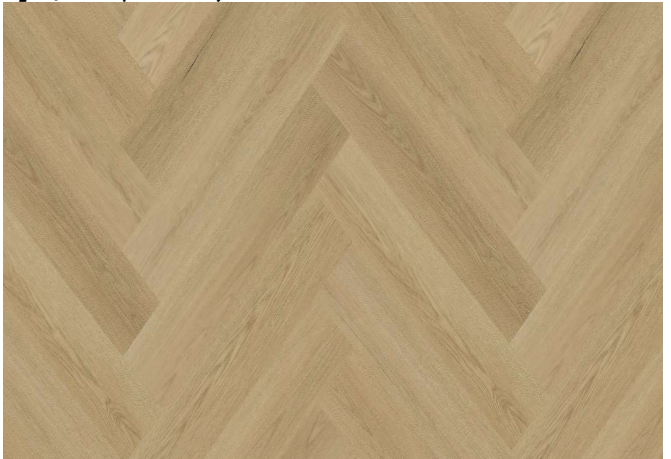

Sand

Size : 5mm X 128mm X 310mm

Pattern : Herringbone

Box Packing : 1.87 sqm / Box (24 Pcs)