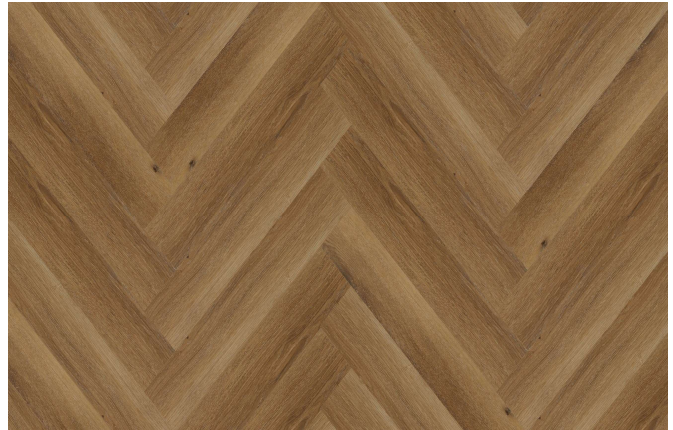

Luxury Vinyl Tiles Collection
Virgin Brand : 4mm Thickness

Brownie
Pattern : Herringbone
Size : 4mm X 127mm X 612mm
Box Size : 2.02 Sqm (26 Planks)